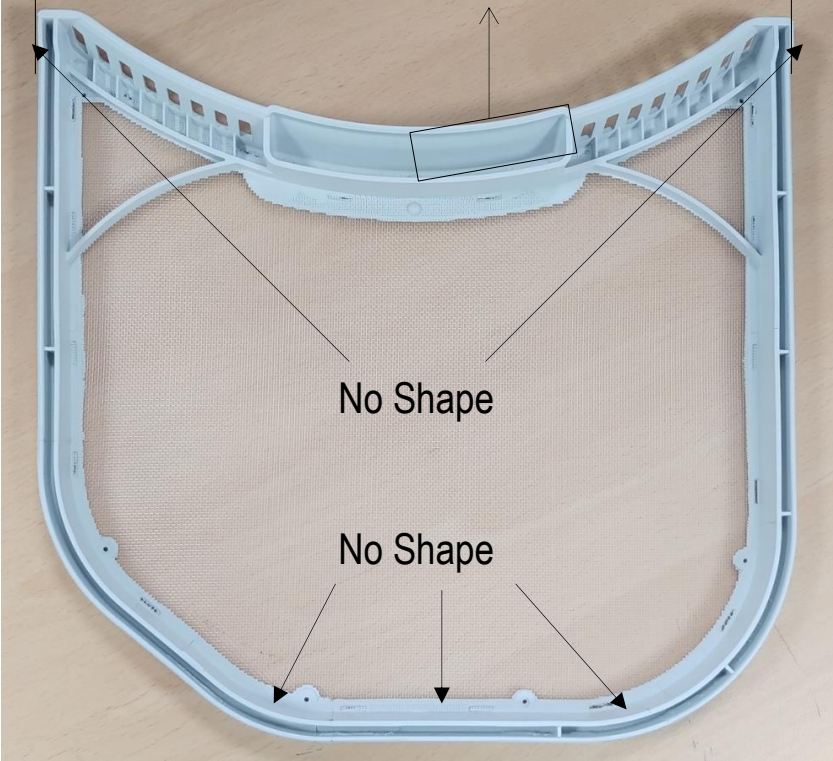

11.88"

ADQ566564 (3 letters, 6 numbers)

ADQ56656403(New)

11.24"

ADQ56656403 (3 letters, 8 numbers)

Service Bulletin

Product : Dryer
 Bulletin # : DFZ202100029-02
 Release Date : 21.04.07

1. Repair Instruction (SVC Guide)