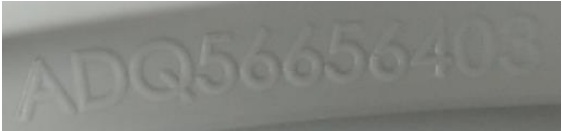

11.88"

ADQ566564 (3 letters, 6 numbers)

ADQ56656403(New)

11.24"

ADQ56656403 (3 letters, 8 numbers)

Service Bulletin

Product : Dryer
 Bulletin # : DFZ202100029-02
 Release Date : 21.04.07

1. Repair Instruction (SVC Guide)