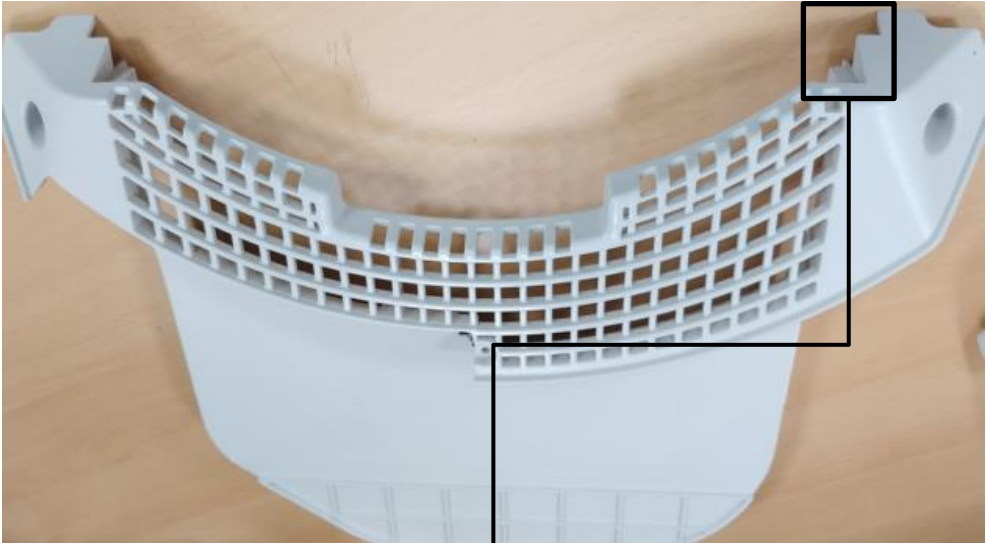

Service Bulletin

Product : Dryer
Bulletin # : DFZ202100029-02
Release Date : 21.04.07

[SVC Guide] Service guide according to shape of Cover guide and Filter

Bulletin Type : SVC Notice ☐ Parts ☒ Others ☐

Applicable only with symptoms ☒

with every repair ☐

Applicable for Serial Number : ~101KW Before Jan. 2021.

Applicable for models

No.	Buyer Model	No.	Buyer Model	No.	Buyer Model
1	DL*260*	11	DL*X280*	21	DL*X370*
2	DL*270*	12	DL*X290*	22	DL*X387*
3	DL*305*	13	DL*X300*	23	DL*X388*
4	DL*317*	14	DL*X325*	24	DL*X390*
5	DL*318*	15	DL*X336*	25	DL*X400*
6	DL*330*	16	DL*X337*	26	DL*X407*
7	DL*340*	17	DL*X347*	27	DL*X420*
8	DL*346*	18	DL*X355*	28	DL*X427*
9	DL*350*	19	DL*X357*	29	DL*X437*
10	DL*360*	20	DL*X365*	30	DL*X450*

Please check the system for a full list of models.

Purpose	Service guide according to shape of Cover guide and Filter	Picture	See page2
Cause	Cover Guide shape changed from Feb.2021.		

Service Bulletin

Product : Dryer
Bulletin # : DFZ202100029-02
Release Date : 21.04.07

1. Repair Instruction (Changes)

Cover Guide (MCK490491)

Old

New