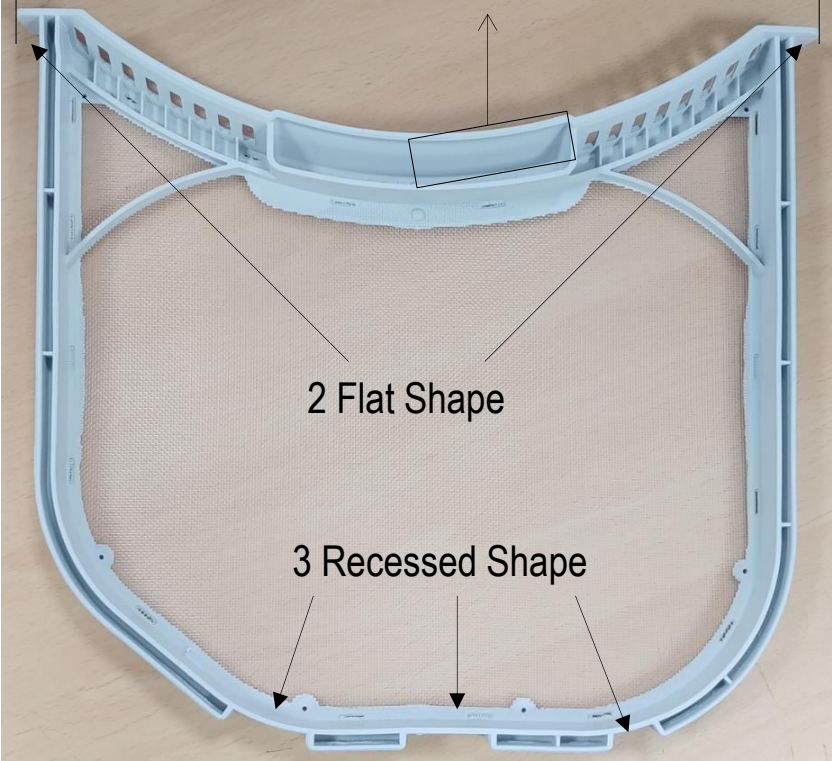

ADQ566564 (3 letters, 6 numbers)