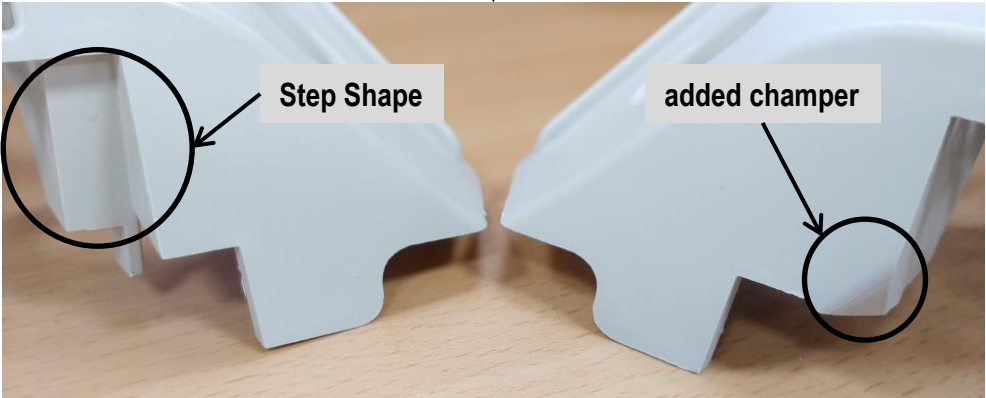

Service Bulletin

Product : Dryer
Bulletin # : DFZ202100029-02
Release Date : 21.04.07

[SVC Guide] Service guide according to shape of Cover guide and Filter

Bulletin Type : SVC Notice ☐ Parts ☒ Others ☐

Applicable only with symptoms ☒

with every repair ☐

Applicable for Serial Number : ~101KW Before Jan. 2021.

Applicable for models

No.	Buyer Model	No.	Buyer Model	No.	Buyer Model
1	DL*260*	11	DL*X280*	21	DL*X370*
2	DL*270*	12	DL*X290*	22	DL*X387*
3	DL*305*	13	DL*X300*	23	DL*X388*
4	DL*317*	14	DL*X325*	24	DL*X390*
5	DL*318*	15	DL*X336*	25	DL*X400*
6	DL*330*	16	DL*X337*	26	DL*X407*
7	DL*340*	17	DL*X347*	27	DL*X420*
8	DL*346*	18	DL*X355*	28	DL*X427*
9	DL*350*	19	DL*X357*	29	DL*X437*
10	DL*360*	20	DL*X365*	30	DL*X450*

Please check the system for a full list of models.

Purpose	Service guide according to shape of Cover guide and Filter	Picture	See page2
Cause	Cover Guide shape changed from Feb.2021.		

Service Bulletin

Product : Dryer
Bulletin # : DFZ202100029-02
Release Date : 21.04.07

1. Repair Instruction (Changes)

Cover Guide (MCK490491)

Old

New